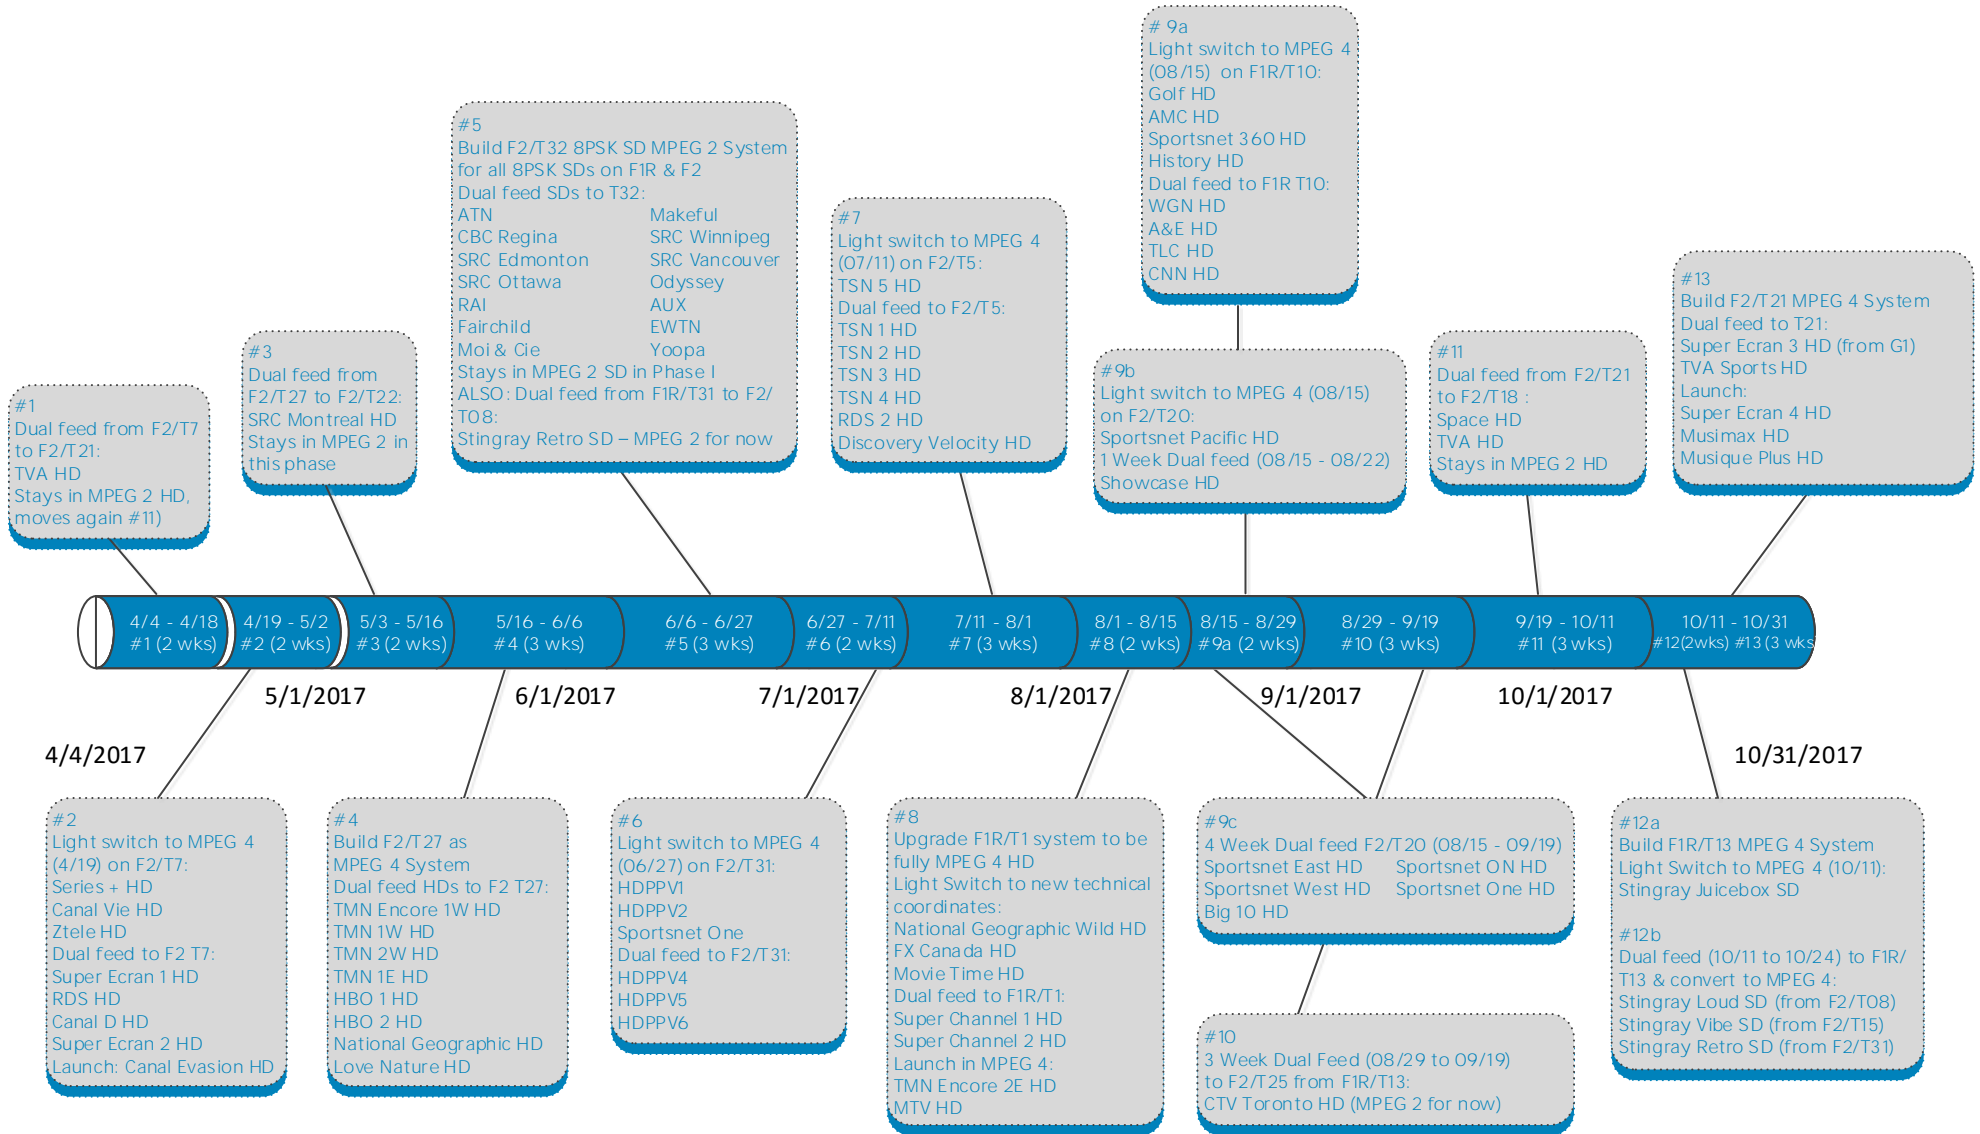

Phase One Sequence of Events Timeline April 4, 2017 to October 31st, 2017

Light Switch = change to MPEG 4 format instantaneously - no dual feed
 '(wks)' on timeline = length of dual feed in weeks
 '# ' on timeline = sequence number for Phase One Sequence of Events Word Document
 Note: Subject to Change